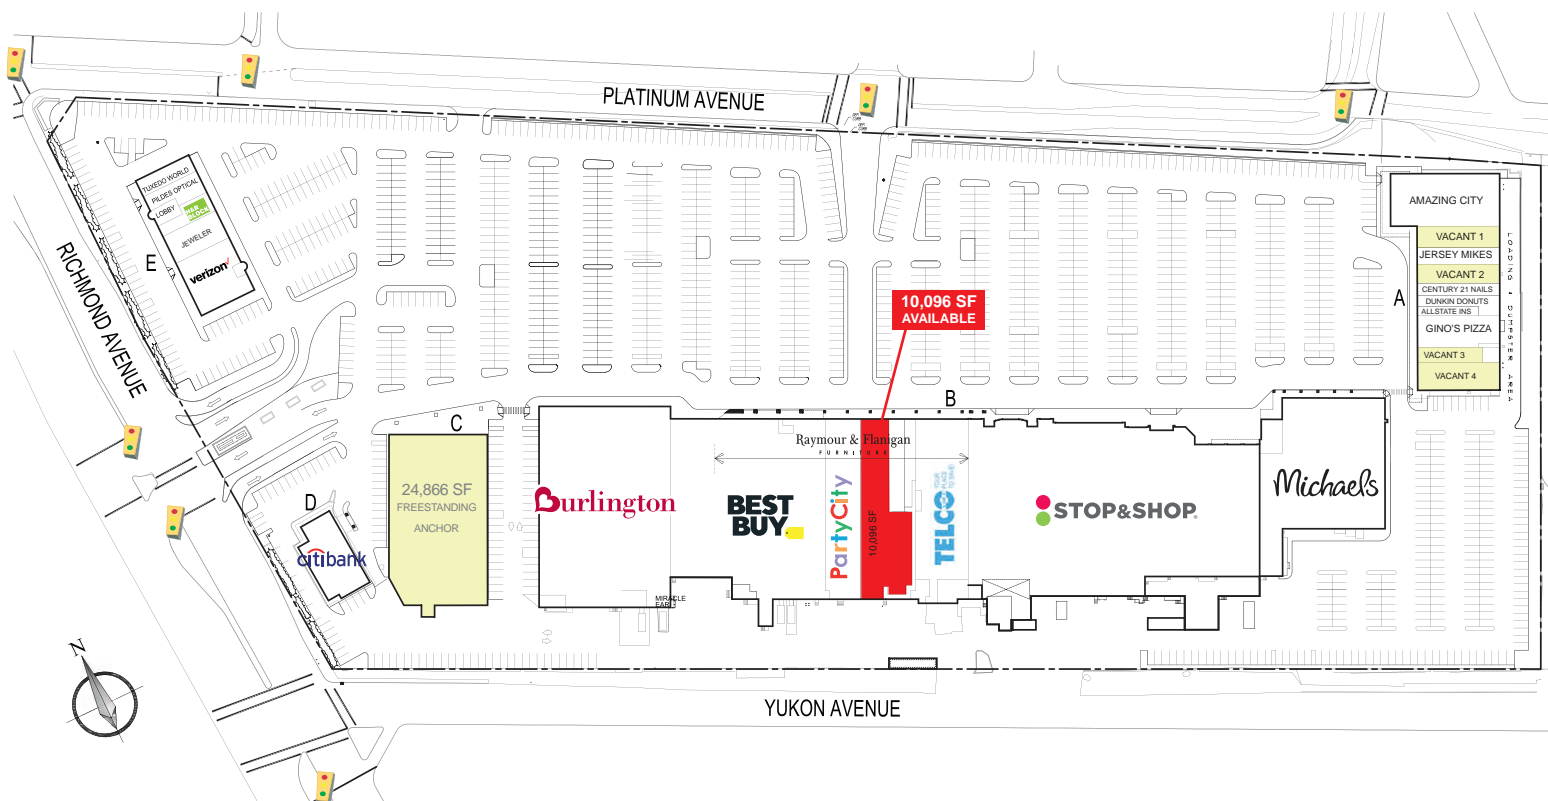

STATEN ISLAND PERGAMENT MALL

STATEN ISLAND PERGAMENT MALL

Center Name: Pergament Mall
Address: 2795 Richmond Avenue, Staten Island, NY 10314
Property GLA: 350,000 SF
Available SF: 10,096 SF
Tenants: Stop & Shop, Burlington, Best Buy, Raymour & Flanigan, Michael's, Party City, Telco, Citibank

Neighboring Retailers: Macy's, JC Penney, Macy's Furniture Gallery, Costco, Ulta, Lidl, Target, Home Goods, Old Navy, Five Below, Dave & Buster's, Barnes & Noble, AMC Theaters, The Container Store

Location/Access: Next to 1.5 Million SF Staten Island Regional Mall
 Just off Staten Island Expy (Rte. 278) at Victory Blvd.
 Just East of West Shore Expy (Rte. 440)
 Just South of The College of Staten Island City University of NY

Tenant Roster:

- | | | | | |
|--------------------|----------------------|-----------------------|----------|-----------|
| Stop & Shop | Gino's Pizza | Formal World | Vacant 1 | 2,625 SF |
| Raymour & Flanigan | Oakwood Dental | Nails 21 Century Corp | Vacant 2 | 2,754 SF |
| Best Buy | Northeastern Jewelry | H&R Block | Vacant 3 | 1,756 SF |
| Burlington | Huntington Learning | Miracle Ear | Vacant 4 | 3,503 SF |
| Michael's | NY Blood Center Inc | Community Management | Vacant 5 | 10,096 SF |
| Telco | Jersey Mike's | Assoc | Vacant 6 | 24,866 SF |
| Party City | Dunkin' | Allstate | | |
| Amazing City | Pildes Optical | | | |
| Citibank | Verizon | | | |

STATEN ISLAND
MALL

The Container Store

RACK
ROOM
SHOES

OUTBACK
STEAKHOUSE

Panera

Platinum Ave

Michaels

Stop&Shop